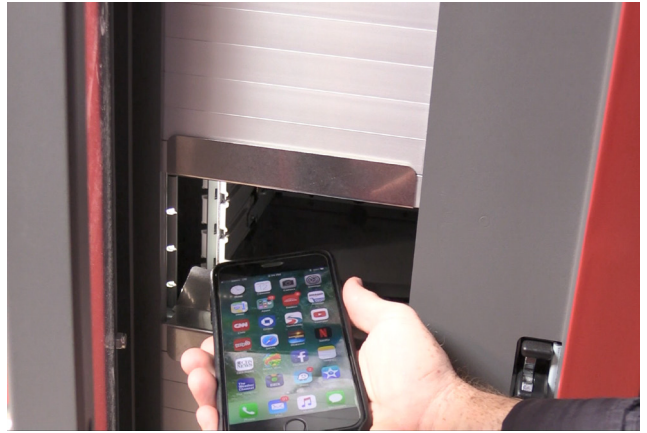

FEATURES

- 24-7 availability with accountability
- Dispense cell phones, tablets, cameras, laptops, etc.
- Issue delicate items without dropping
- Fast issue time 10 seconds or less!
- User Access: Proximity cards, key fobs, mag-stripe cards, barcodes, keypad/PINs.
- Includes Caster Wheels

SPECIFICATIONS

- Patented trays for easy reconfiguration of shelves
- High-resolution 19" (48cm) touch display
- Standard Configuration: Store 365 phones
- Build a custom configuration to fit other items such as laptops, tablets, and other PEDs
- Weight Capacity: 1,200 lbs (544kg)
- Onboard PC: Intel Core i5 Processor
- Enclosure Dimensions:
  - -34.1"W (86.6cm) x 79.4"H (201.7cm) x 41.4"D (105.2cm)
  - -Requires just 9.8 square feet (0.9m²) of floor space!
- Built-in slots for forklift
- Power: 100-240VAC- 50/60HZ, 5A/2.5A MAX
- Backup Battery Included

Top View of Storage Bins

HOW IT WORKS (Easy to use)

1. **Login** – Scan your employee badge or punch in your employee number.
2. **Select Bin Size**– Select the location for your personal electronic device (upper, middle, or lower)
3. **Select Bin Height** - Upper, mid or lower location (Middle = ADA reasonable accommodation)
4. **Place Item** – Simply place item in the bin and close the door.
  *If your item doesn't fit: select "change", close the door and proceed to select a location and the PED you would like to store
5. **Retrieval** – Scan your employee badge and the machine will automatically retrieve your personal electronic device, open the door, and be on your way.